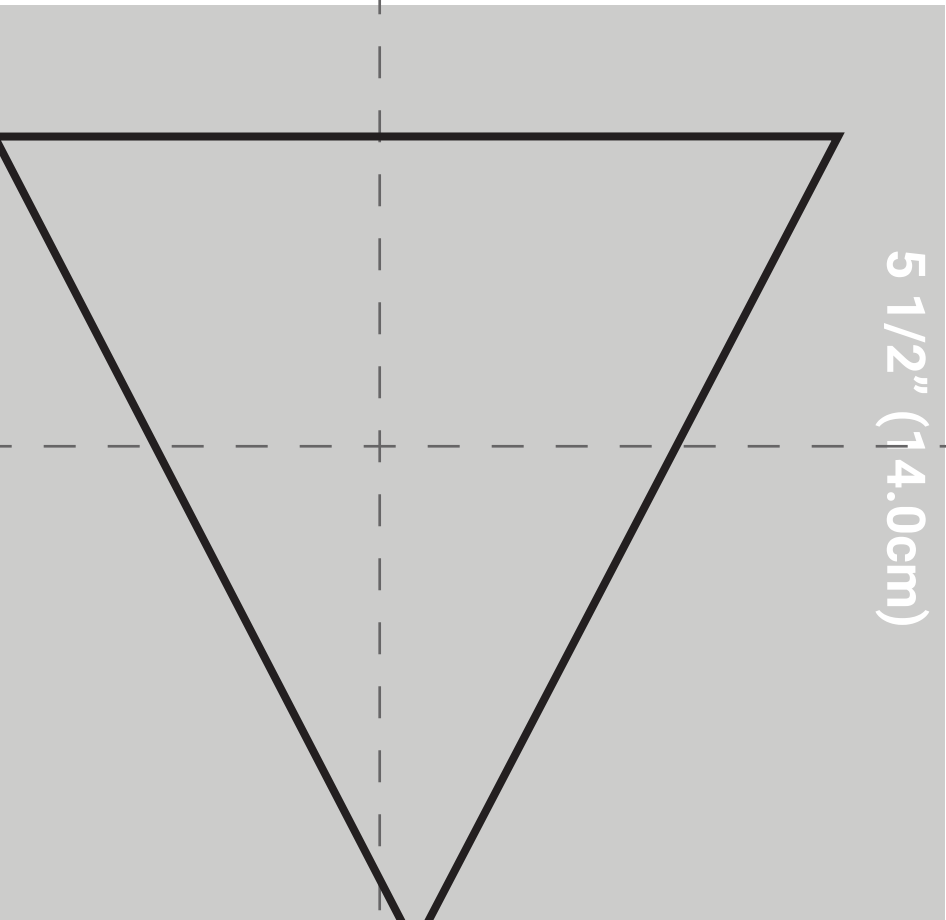

Pallet Wood YouTube Sign

Print at 100% (do NOT check "Fit to Page")
Measure scale bars to verify correct scaling
Adjust scaling as needed (104.23% works for me)

Makify.com

This work is licensed under a Creative Commons
Attribution-NonCommercial-ShareAlike
4.0 International License

15 5/8" (39.7cm)

1 5/8" (4.13cm)

10" (25.4cm)

5 1/2" (14.0cm)

2 1/16" (5.24cm)

15 5/8" (39.7cm)

1 5/8" (4.13cm)

10" (25.4cm)

5 1/2" (14.0cm)

5 1/2" (14.0cm)

7 1/2" (19.1cm)

2 1/16" (5.24cm)

11" (27.9cm)

2 1/16" (5.24cm)

1 7/8" (4.76cm)

11" (27.9cm)

2 1/16" (5.24cm)

7 1/2" (19.1cm)

5 1/2" (14.0cm)

1 7/8" (4.76cm)