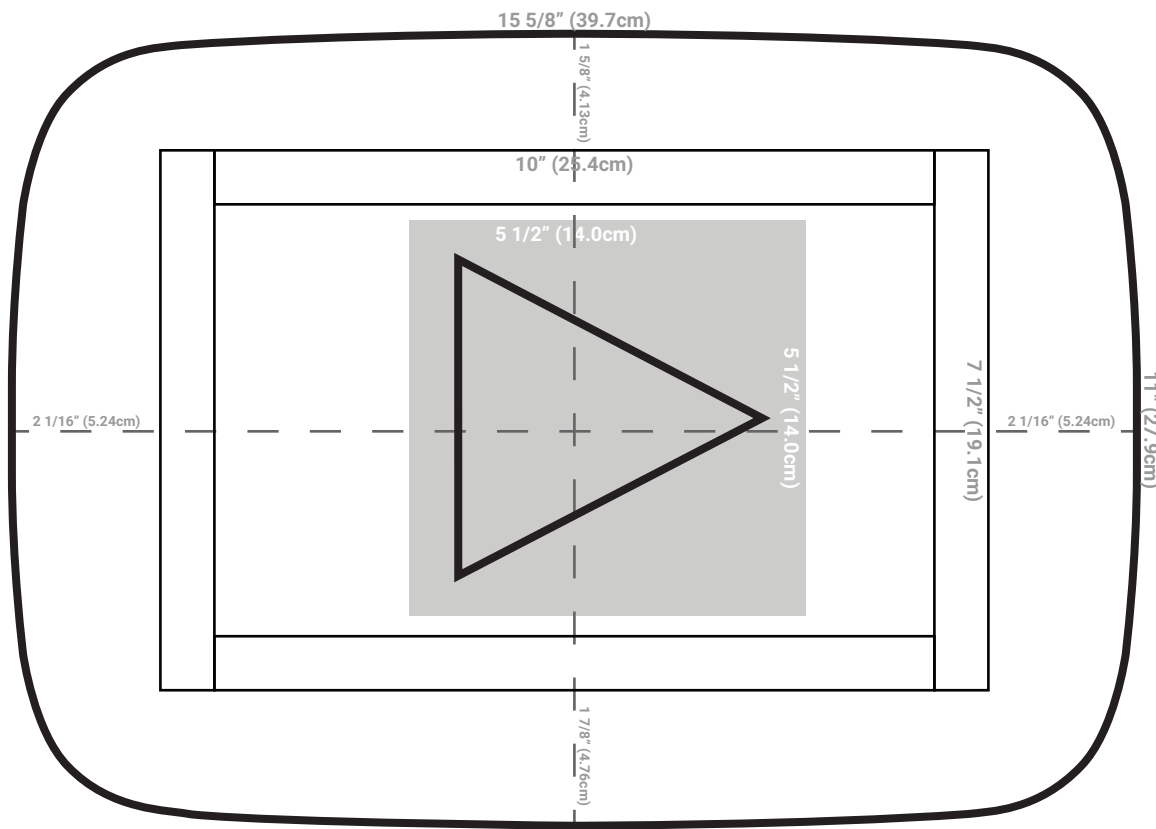

Pallet Wood YouTube Sign

Print at 100% (do NOT check "Fit to Page")
Measure scale bars to verify correct scaling
Adjust scaling as needed (104.23% works for me)

Makify.com

This work is licensed under a Creative Commons
Attribution-NonCommercial-ShareAlike
4.0 International License

15 5/8" (39.7cm)

1 5/8" (4.13cm)

10" (25.4cm)

5 1/2" (14.0cm)

2 1/16" (5.24cm)

15 5/8" (39.7cm)

1 5/8" (4.13cm)

10" (25.4cm)

5 1/2" (14.0cm)

5 1/2" (14.0cm)

7 1/2" (19.1cm)

2 1/16" (5.24cm)

11" (27.9cm)

2 1/16" (5.24cm)

1 7/8" (4.76cm)

11" (27.9cm)

2 1/16" (5.24cm)

7 1/2" (19.1cm)

5 1/2" (14.0cm)

1 7/8" (4.76cm)