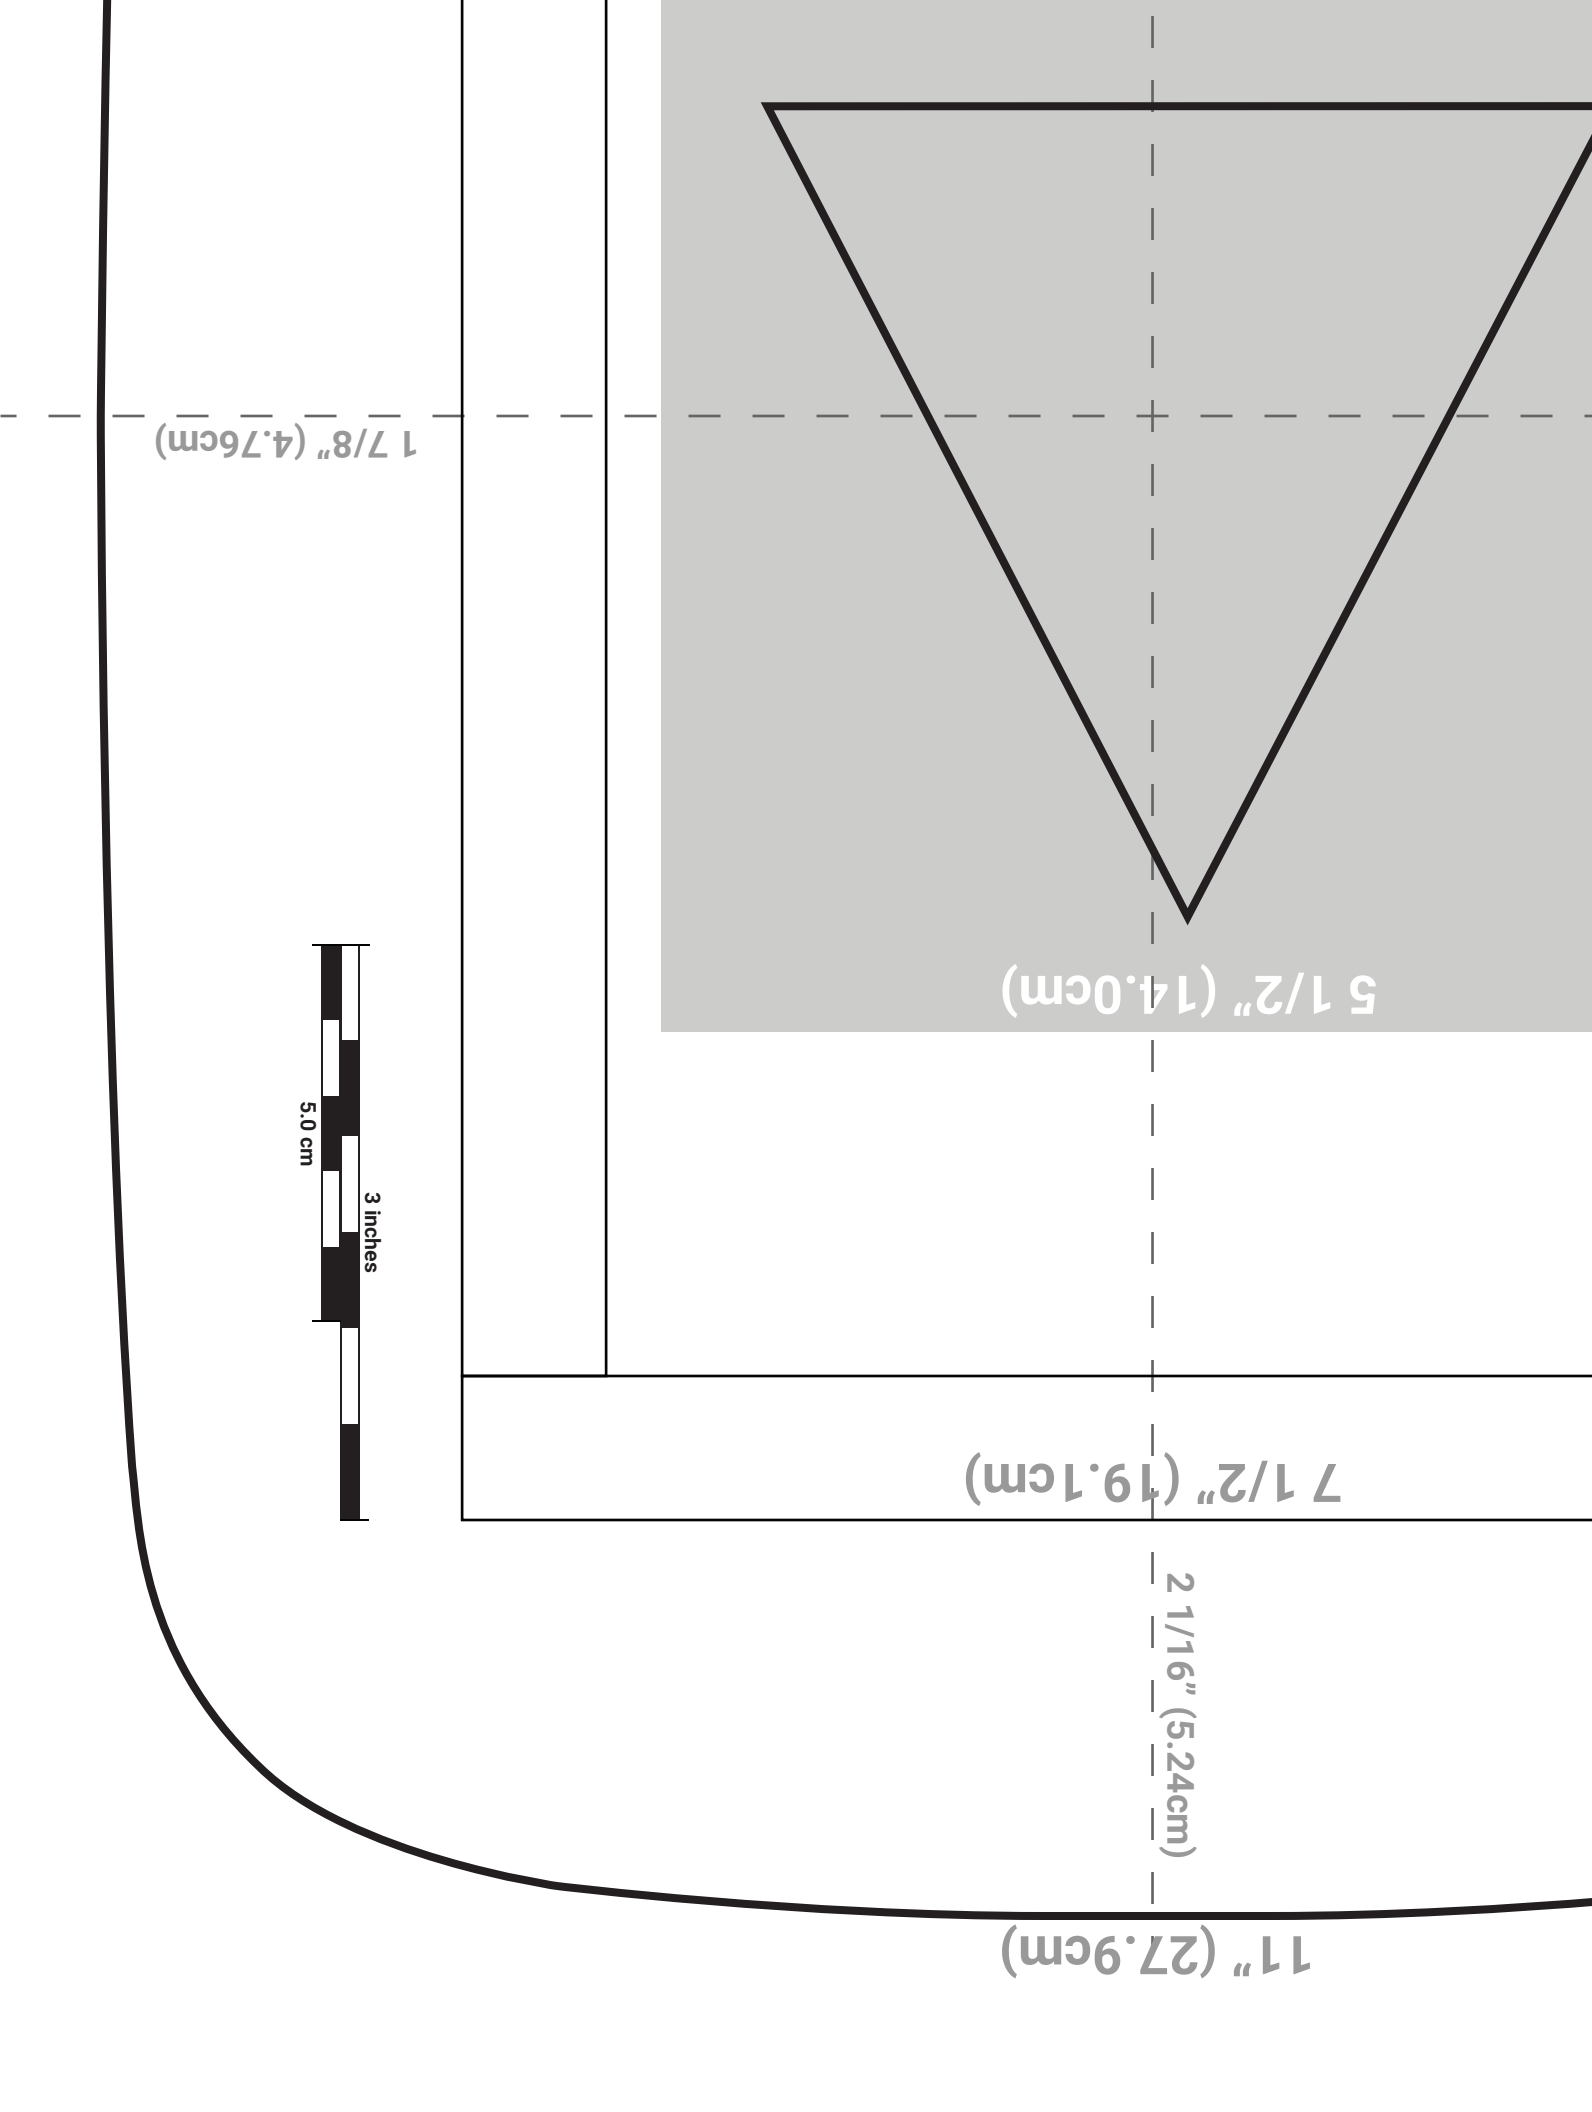

Pallet Wood YouTube Sign

Print at 100% (do NOT check "Fit to Page")
Measure scale bars to verify correct scaling
Adjust scaling as needed (104.23% works for me)

Makify.com

This work is licensed under a Creative Commons
Attribution-NonCommercial-ShareAlike
4.0 International License

15 5/8" (39.7cm)

1 5/8" (4.13cm)

10" (25.4cm)

5 1/2" (14.0cm)

2 1/16" (5.24cm)

15 5/8" (39.7cm)

1 5/8" (4.13cm)

10" (25.4cm)

5 1/2" (14.0cm)

5 1/2" (14.0cm)

7 1/2" (19.1cm)

2 1/16" (5.24cm)

11" (27.9cm)

2 1/16" (5.24cm)

1 7/8" (4.76cm)

11" (27.9cm)

2 1/16" (5.24cm)

7 1/2" (19.1cm)

5 1/2" (14.0cm)

1 7/8" (4.76cm)