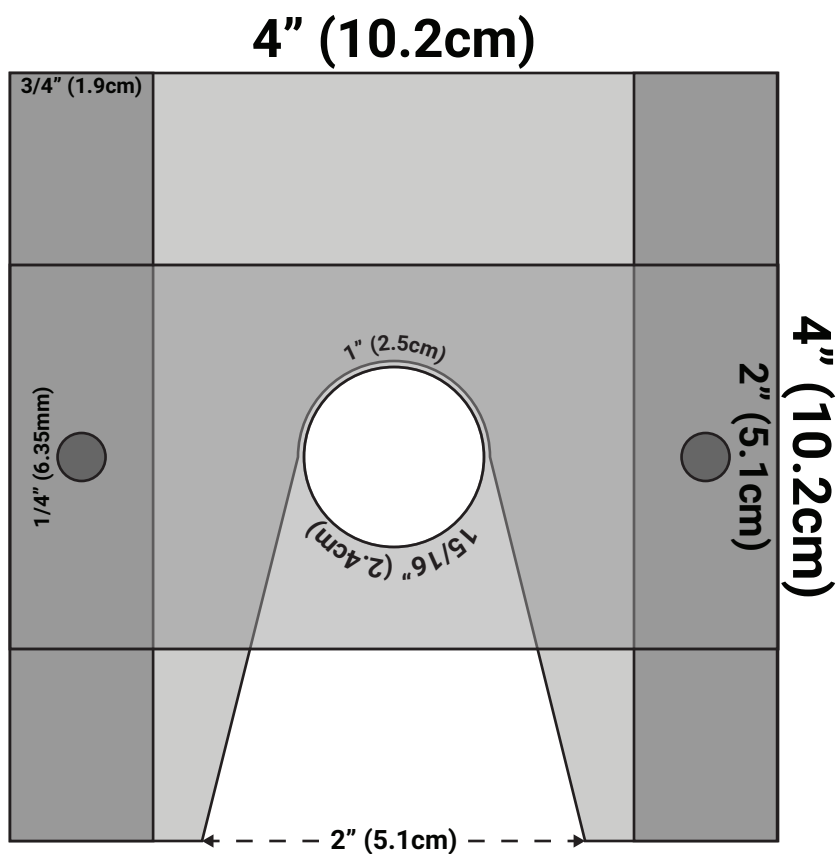

TOP VIEW

FRONT VIEW

CUT LIST

4" (10.2cm)

4" (10.2cm)

BASE
(CLEAR PLASTIC)
[0.093" (2.4mm) thick]

4" (10.2cm)

2" (5.1cm)

TOP
[3/4" (1.9cm) thick]

4" (10.2cm)

3/4" (1.9cm)

SIDE
3/4" (1.9cm) thick]

4" (10.2cm)

3/4" (1.9cm)

SIDE
3/4" (1.9cm) thick]