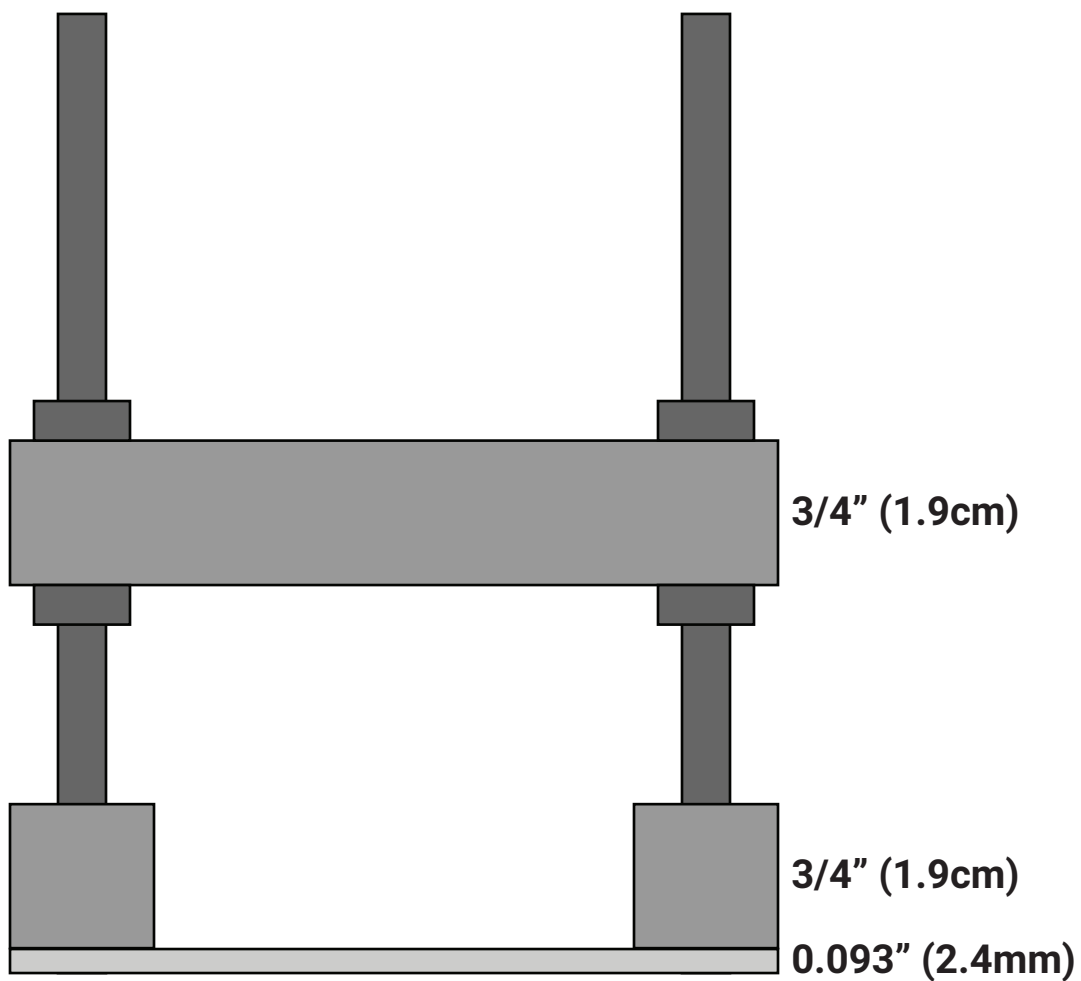

TOP VIEW

FRONT VIEW

CUT LIST

4" (10.2cm)

4" (10.2cm)

BASE
(CLEAR PLASTIC)
[0.093" (2.4mm) thick]

4" (10.2cm)

2" (5.1cm)

TOP
[3/4" (1.9cm) thick]

4" (10.2cm)

3/4" (1.9cm)

SIDE
3/4" (1.9cm) thick]

4" (10.2cm)

3/4" (1.9cm)

SIDE
3/4" (1.9cm) thick]