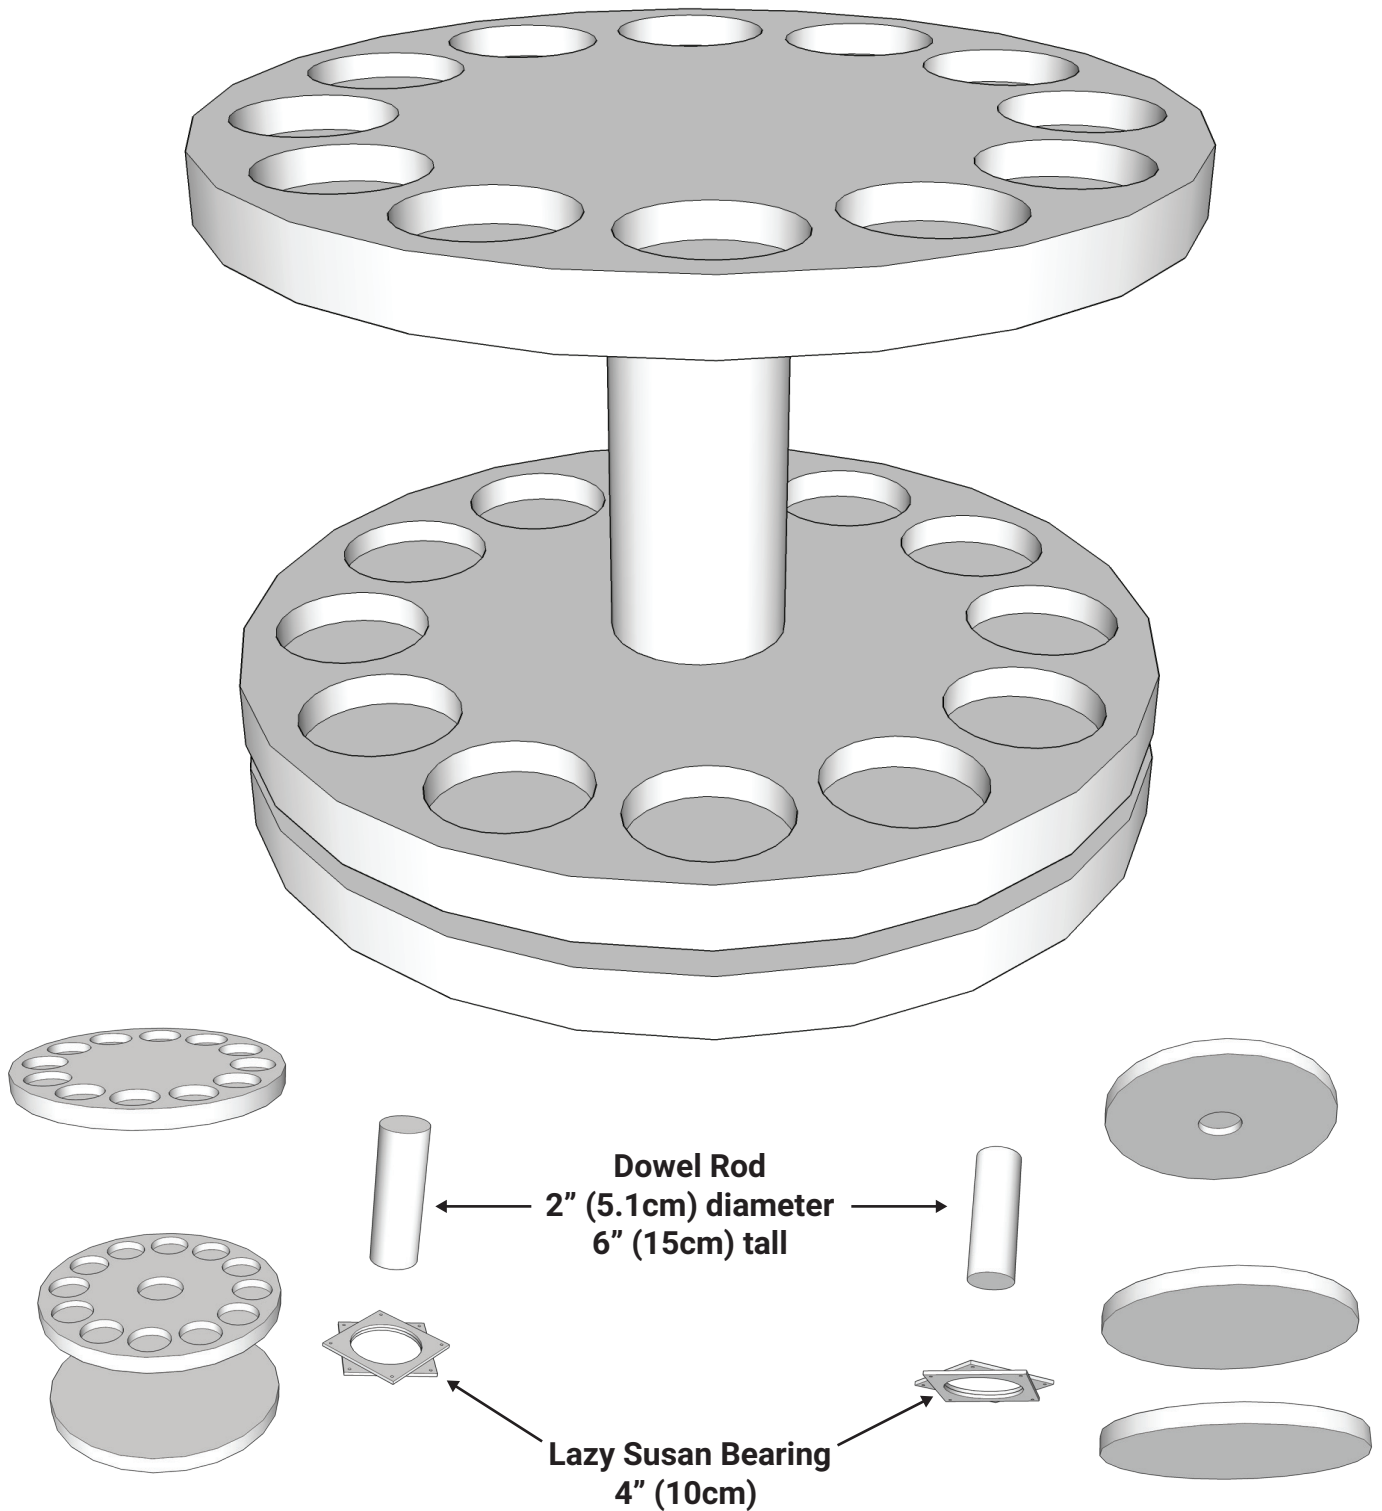

Spinning Spice Rack

Bearing 4"x4" (10x10cm)

1 3/4" (4.4cm)

2" (5.1cm)

10 1/2" (26.7cm)

1 3/4" (4.4cm)

Bearing 4"x4" (10x10cm)

2" (5.1cm)

10 1/2" (26.7cm)

Bearing 4"x4" (10x10cm)

1 3/4" (4.4cm)

10 1/2" (26.7cm)