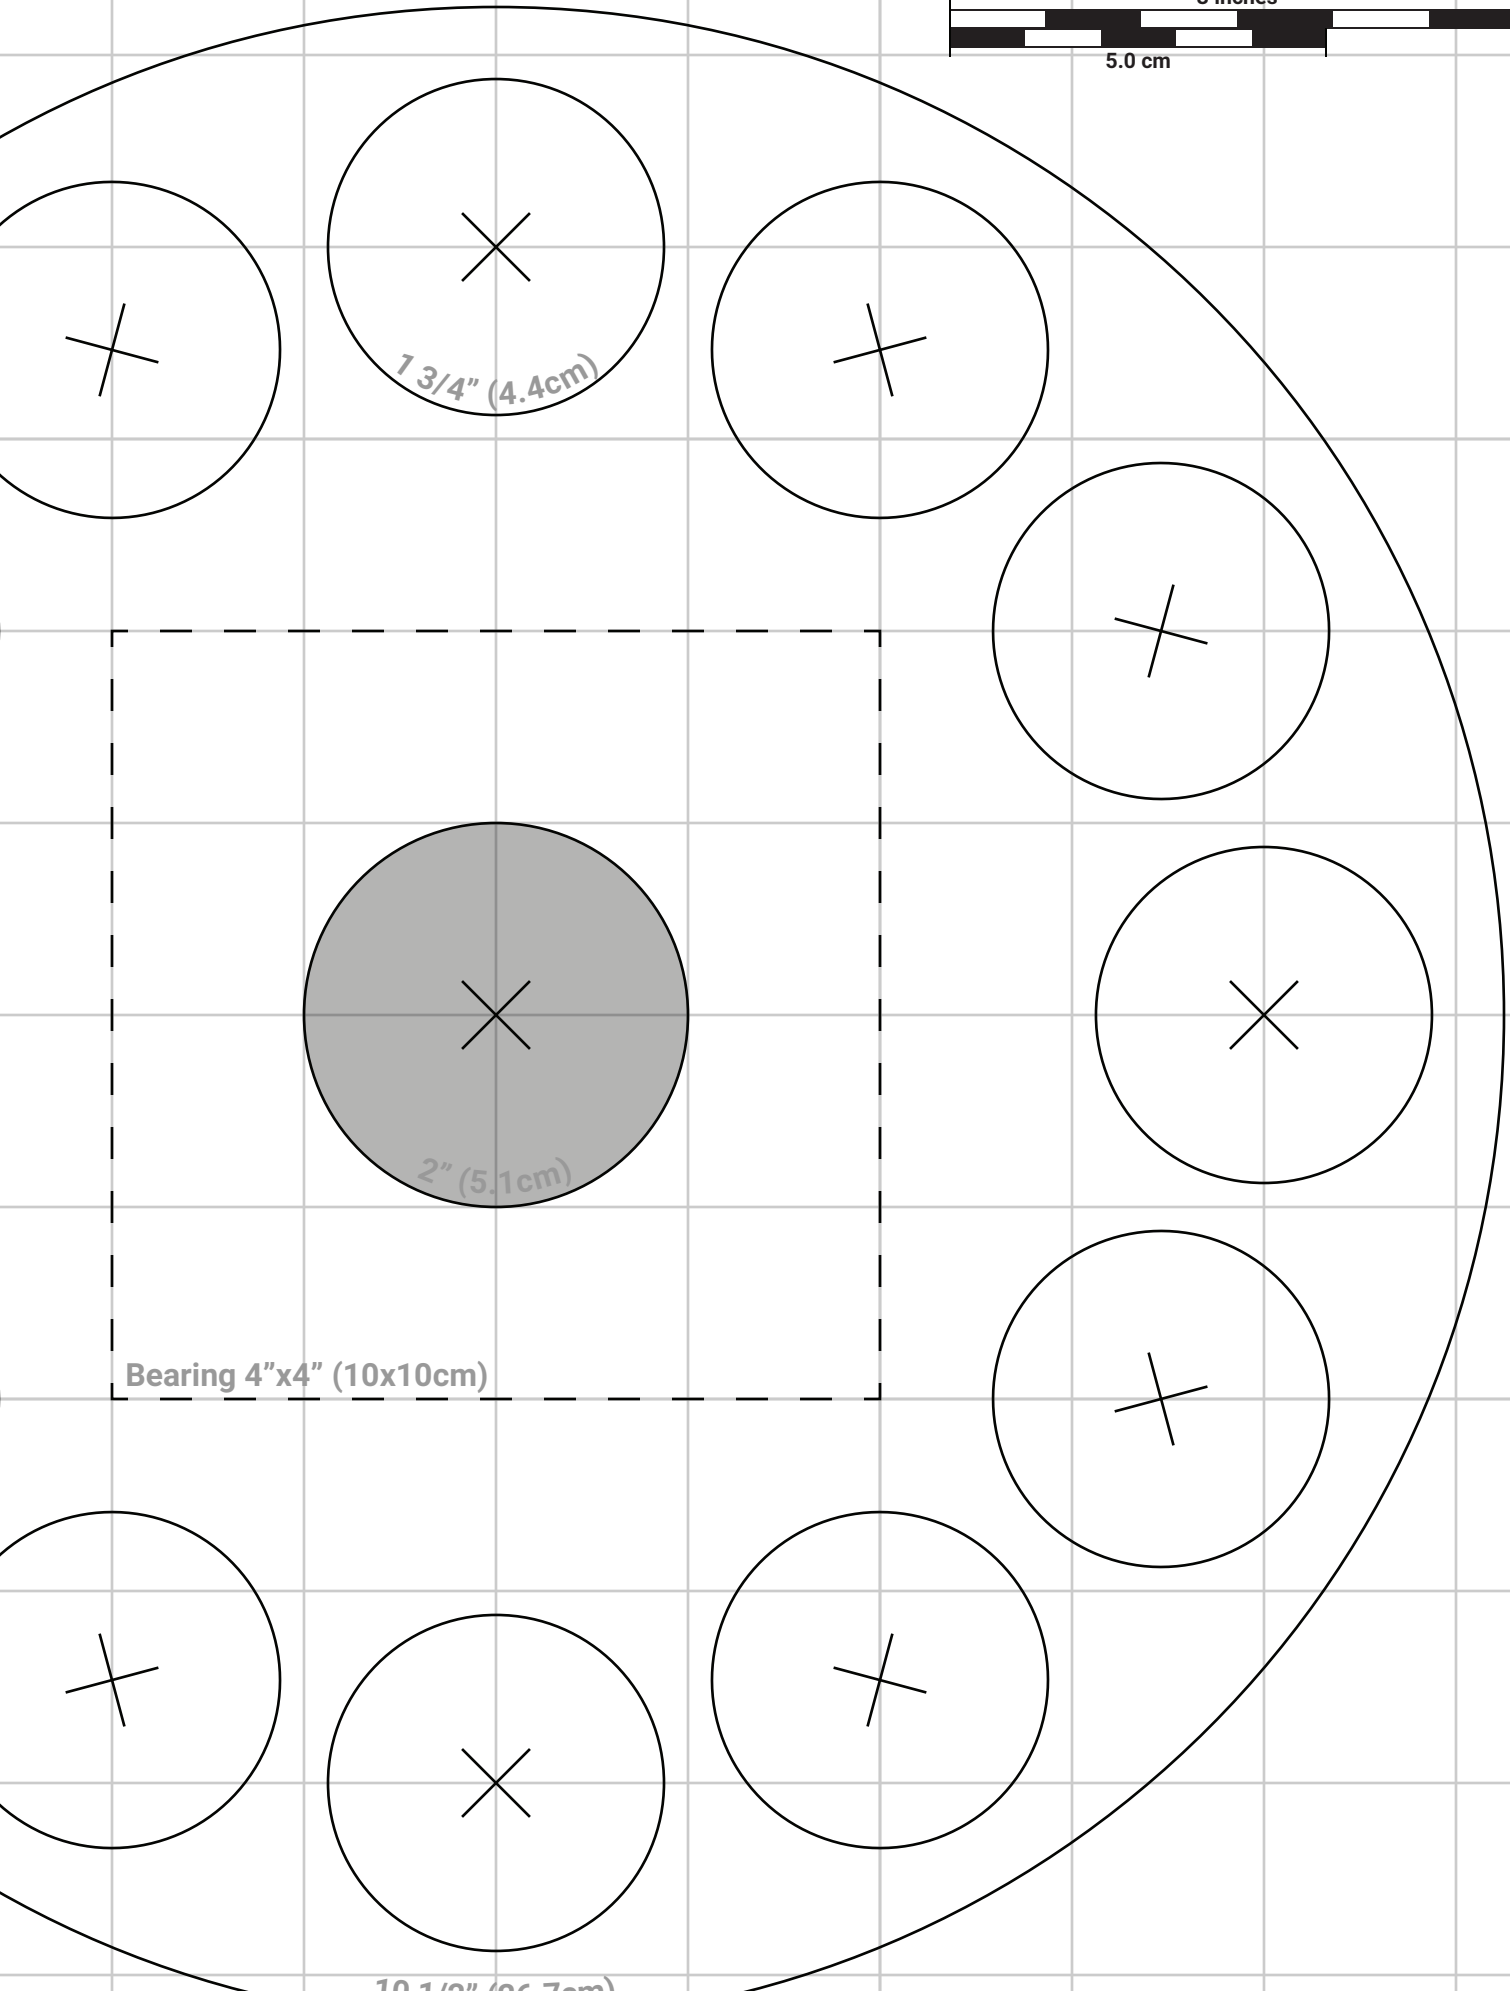

Spinning Spice Rack

Bearing 4"x4" (10x10cm)

1 3/4" (4.4cm)

2" (5.1cm)

10 1/2" (26.7cm)

1 3/4" (4.4cm)

Bearing 4"x4" (10x10cm)

2" (5.1cm)

10 1/2" (26.7cm)

Bearing 4"x4" (10x10cm)

1 3/4" (4.4cm)

10 1/2" (26.7cm)