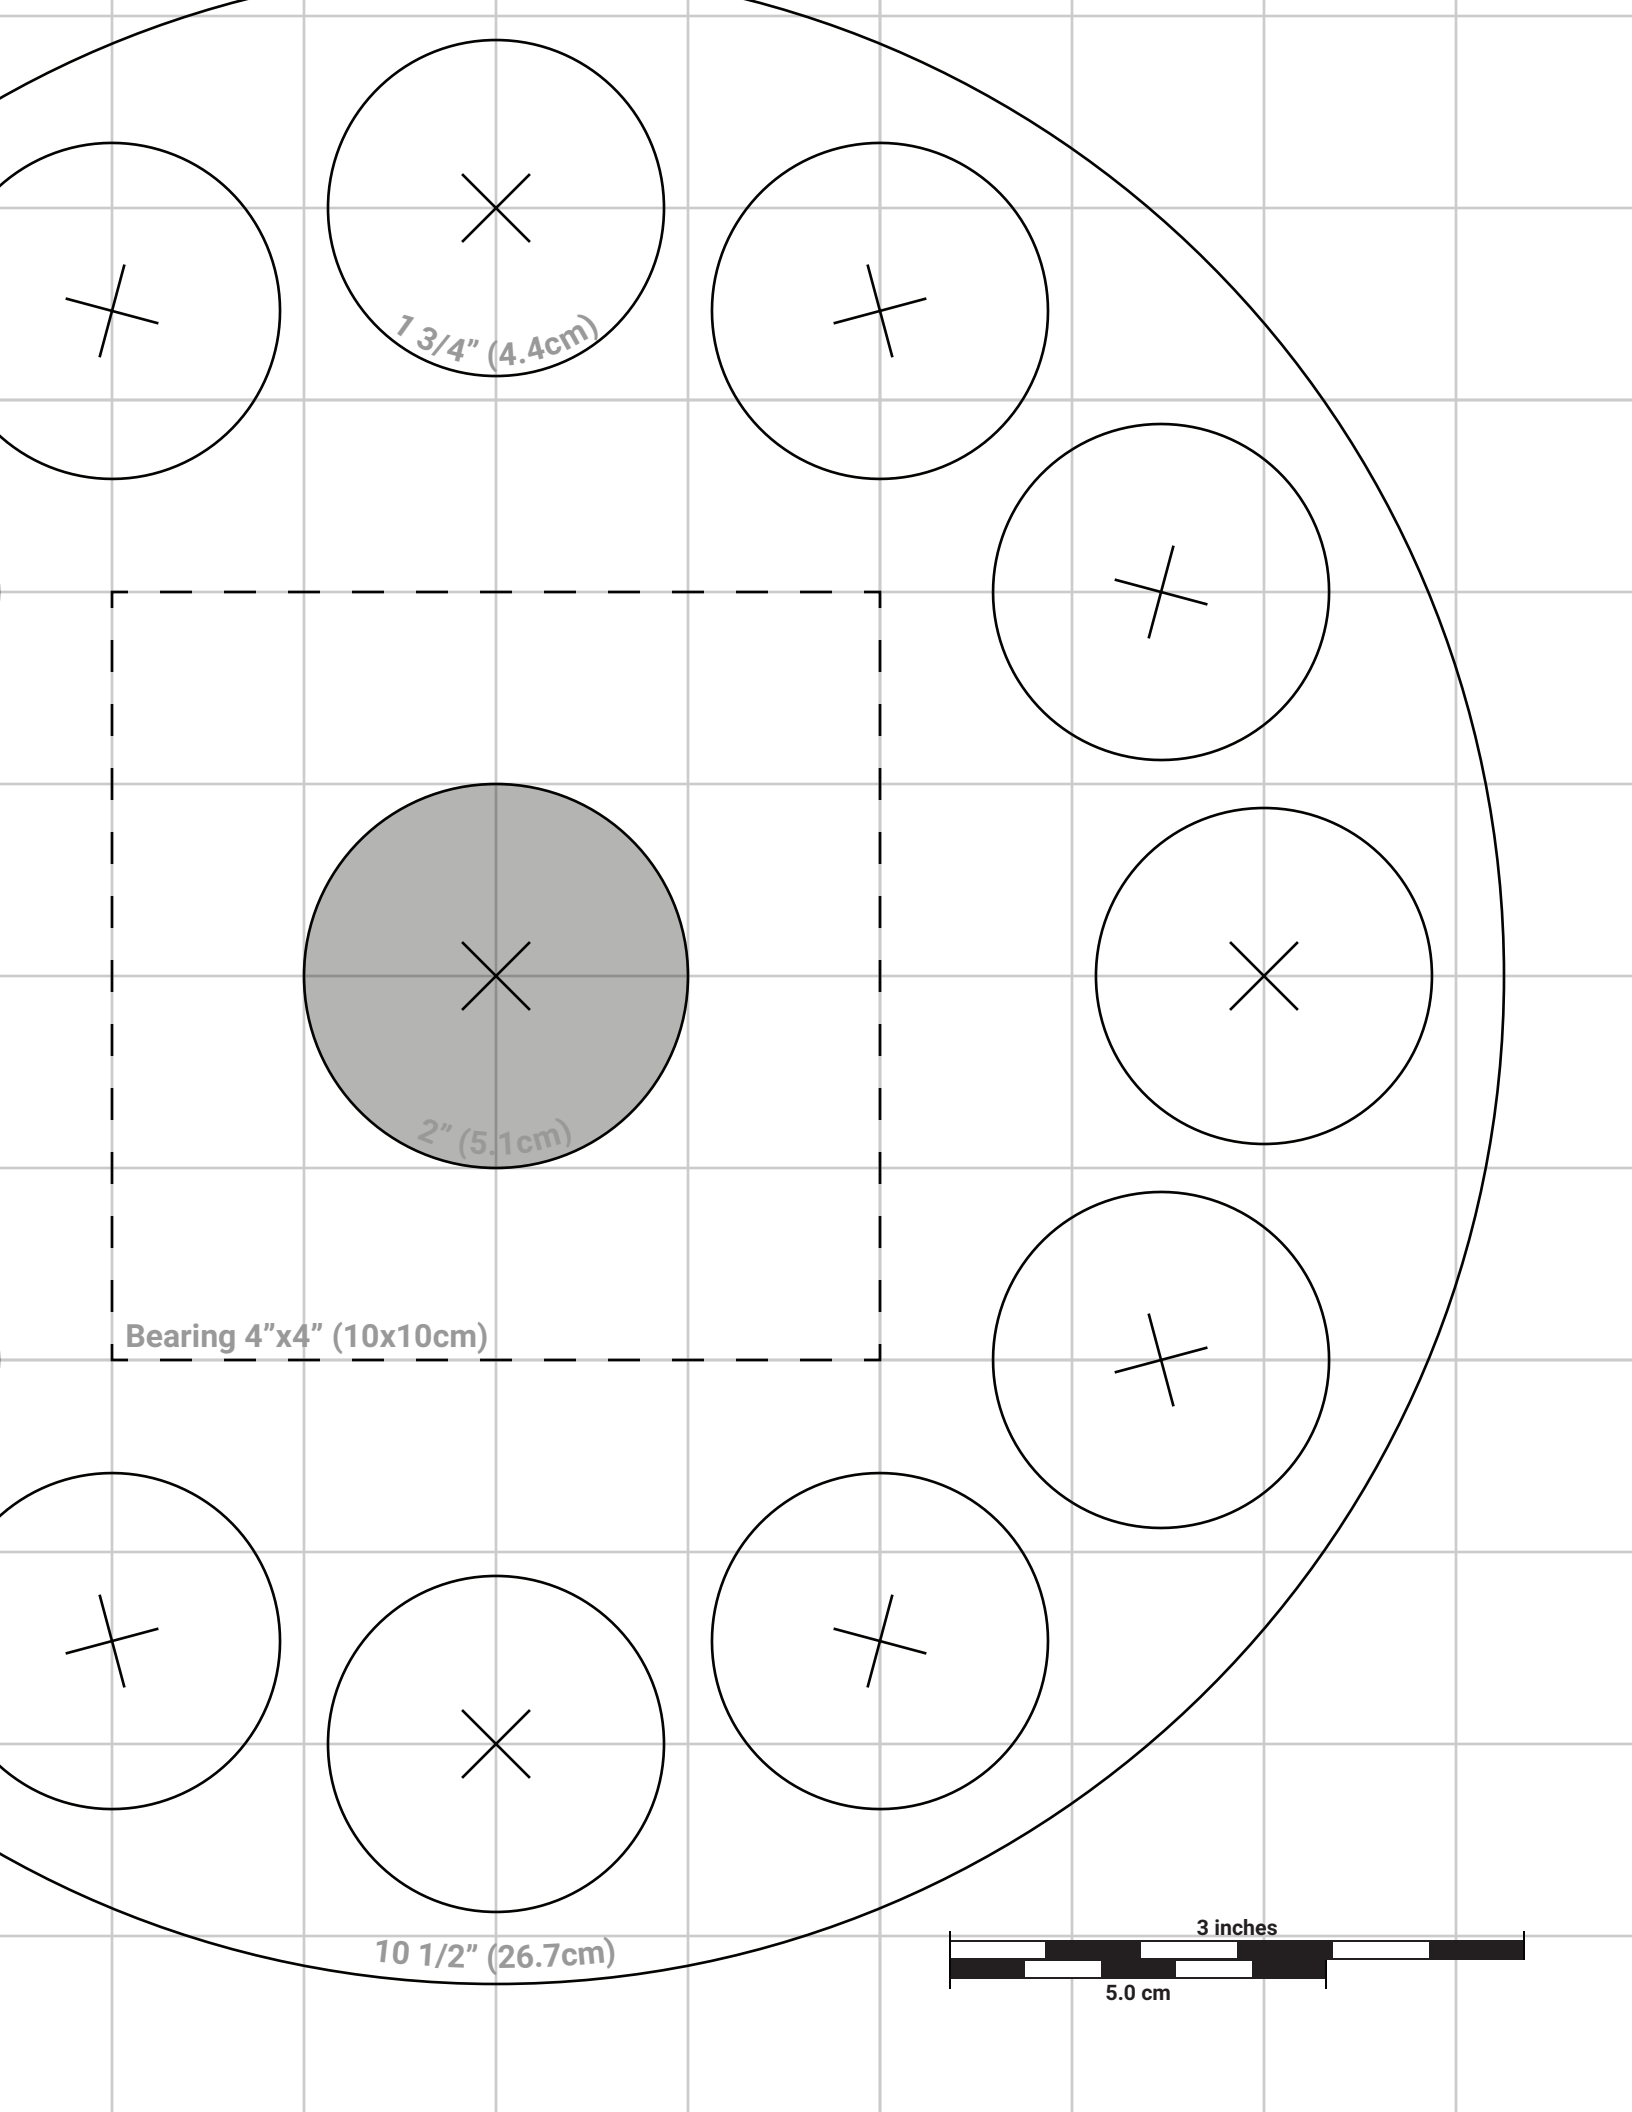

Spinning Spice Rack

Bearing 4"x4" (10x10cm)

1 3/4" (4.4cm)

2" (5.1cm)

10 1/2" (26.7cm)

1 3/4" (4.4cm)

Bearing 4"x4" (10x10cm)

2" (5.1cm)

10 1/2" (26.7cm)

Bearing 4"x4" (10x10cm)

1 3/4" (4.4cm)

10 1/2" (26.7cm)