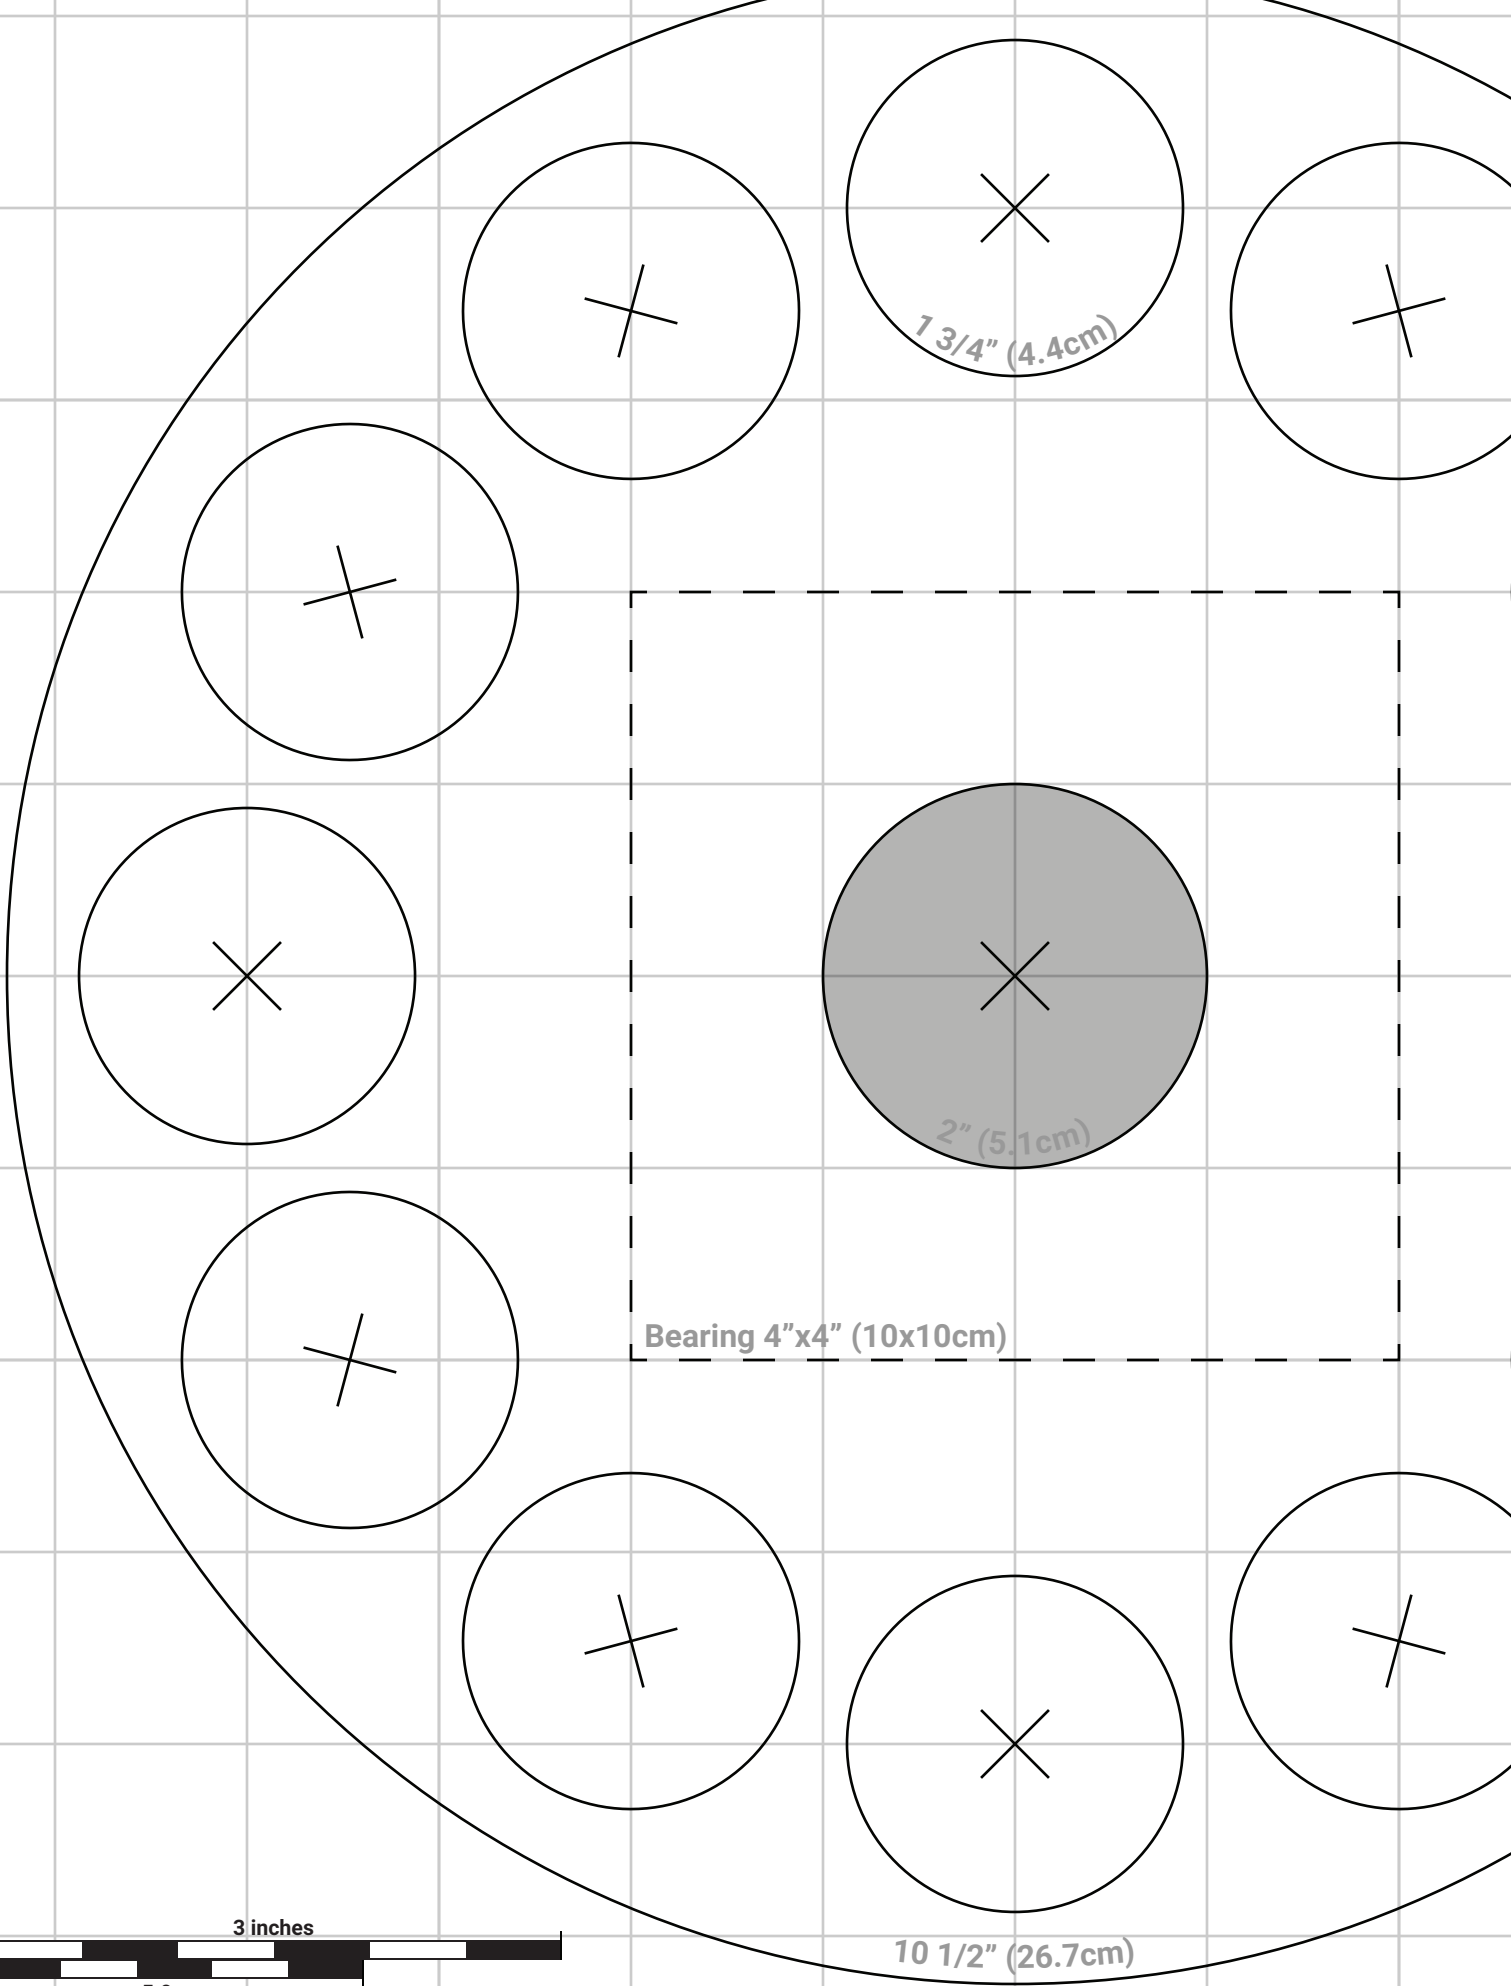

Spinning Spice Rack

Bearing 4"x4" (10x10cm)

1 3/4" (4.4cm)

2" (5.1cm)

10 1/2" (26.7cm)

1 3/4" (4.4cm)

Bearing 4"x4" (10x10cm)

2" (5.1cm)

10 1/2" (26.7cm)

Bearing 4"x4" (10x10cm)

1 3/4" (4.4cm)

10 1/2" (26.7cm)