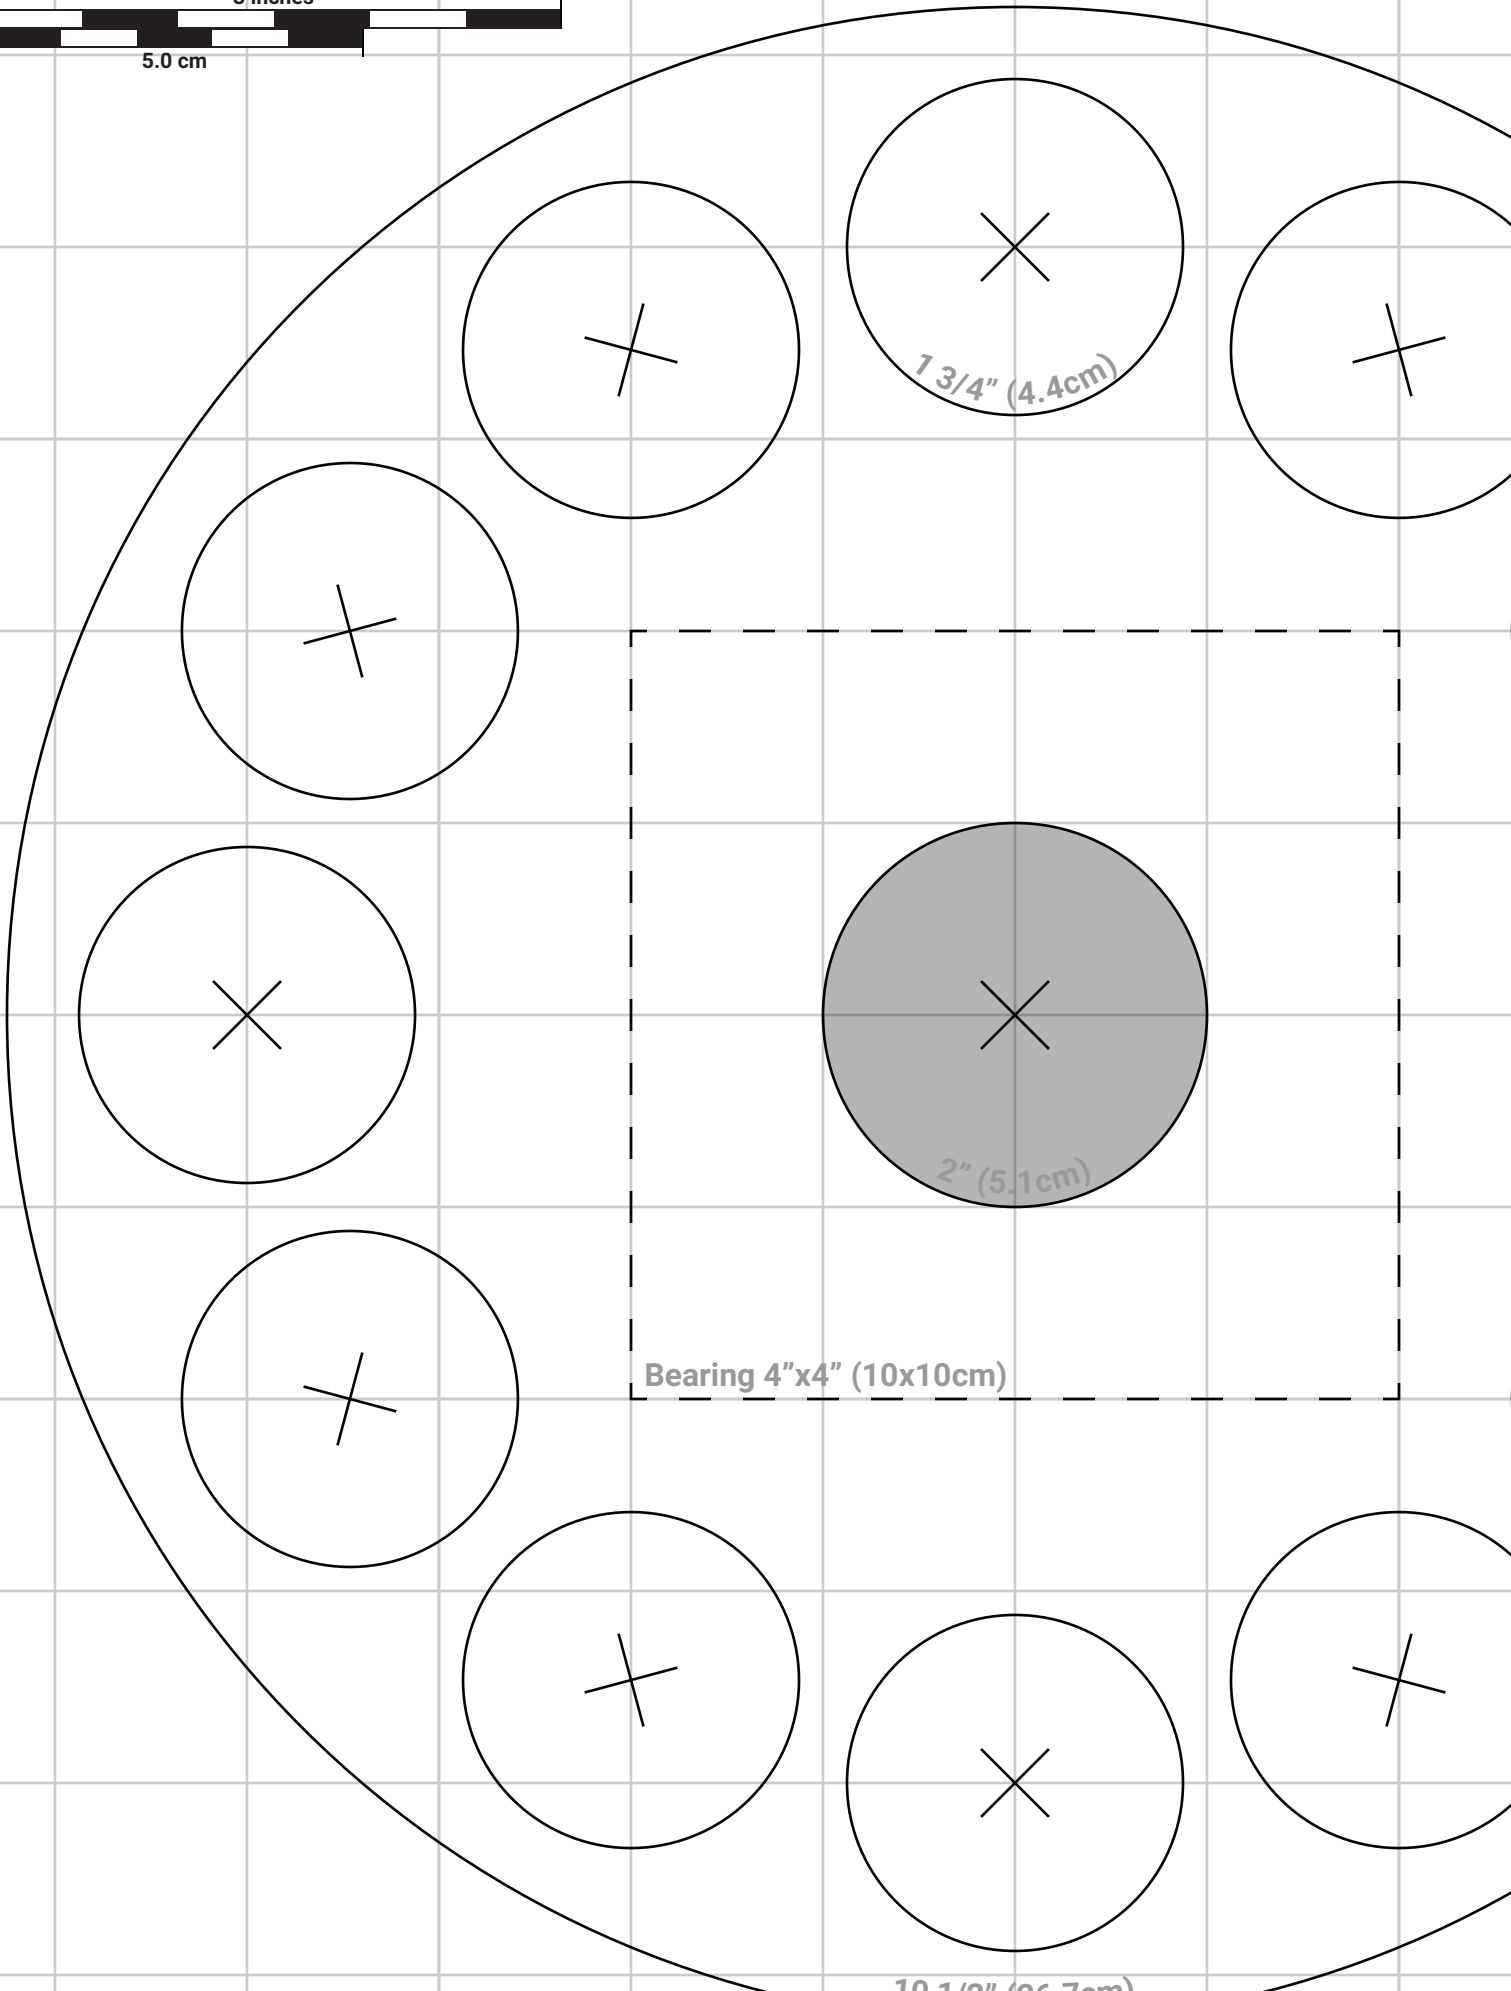

Spinning Spice Rack

Bearing 4"x4" (10x10cm)

1 3/4" (4.4cm)

2" (5.1cm)

10 1/2" (26.7cm)

1 3/4" (4.4cm)

Bearing 4"x4" (10x10cm)

2" (5.1cm)

10 1/2" (26.7cm)

Bearing 4"x4" (10x10cm)

1 3/4" (4.4cm)

10 1/2" (26.7cm)