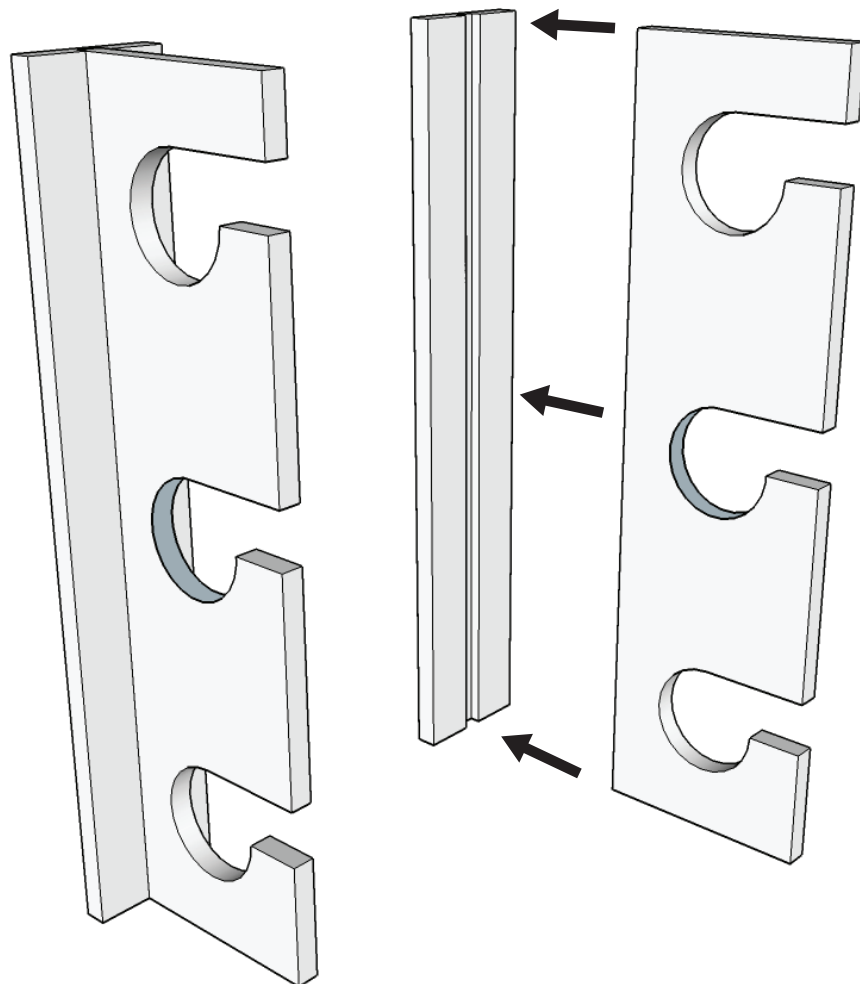

# Fishing Rod Hangers

9" (22.9cm)

1 1/2" (3.8cm)

9" (22.9cm)

3 1/2" (8.9cm)