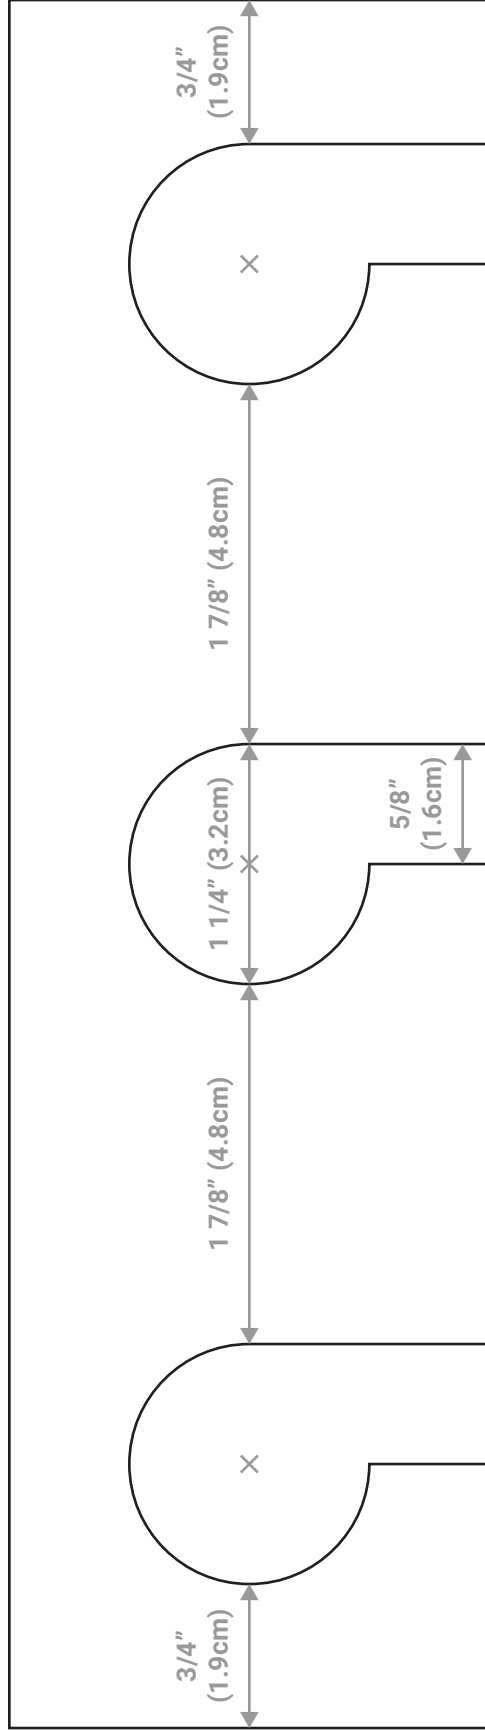

# Fishing Rod Hangers

9" (22.9cm)

1 1/2" (3.8cm)

9" (22.9cm)

3 1/2" (8.9cm)