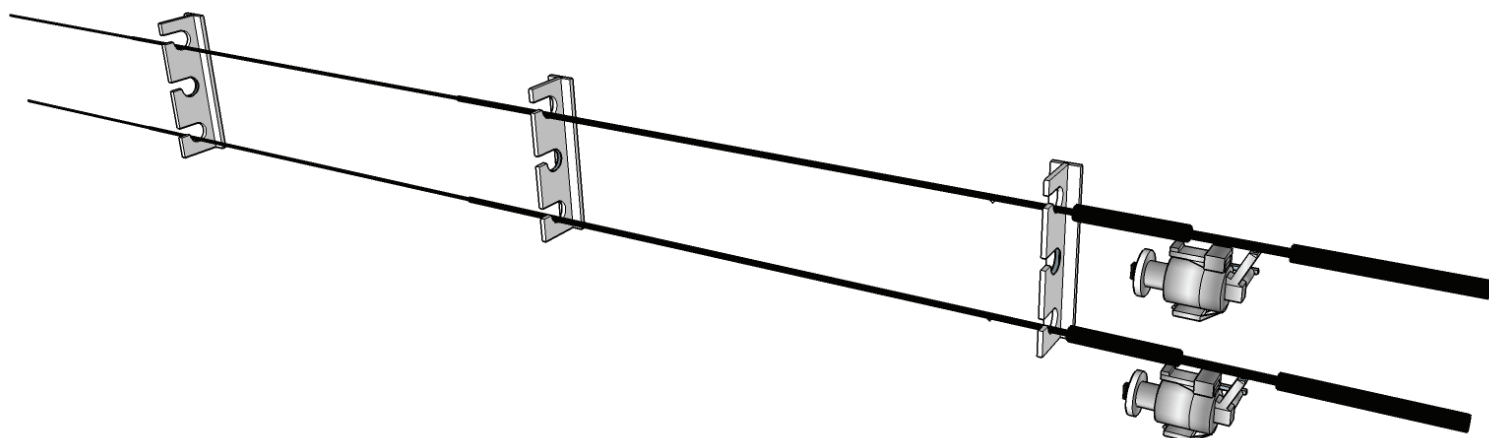

# Fishing Rod Hangers

9" (22.9cm)

1 1/2" (3.8cm)

9" (22.9cm)

3 1/2" (8.9cm)